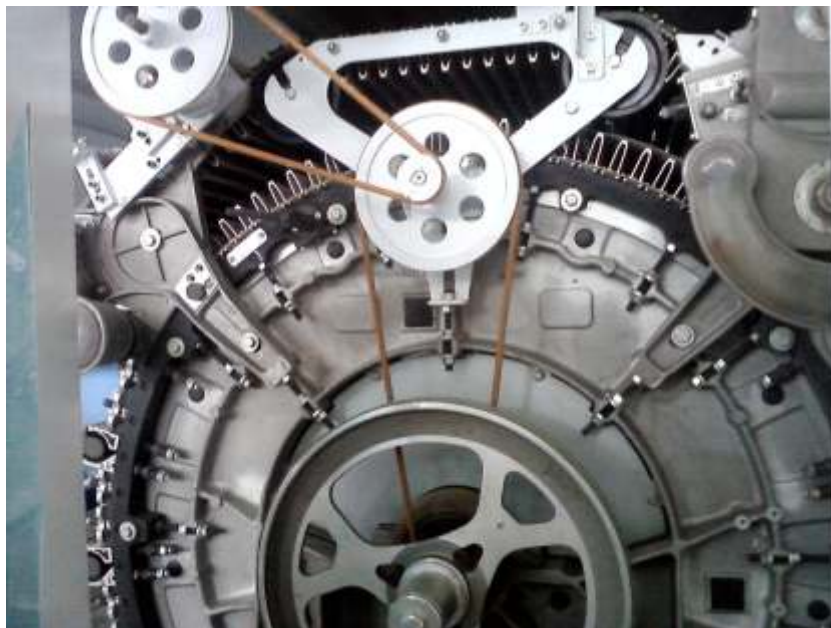

### FRONT VIEW OF THE PHILIPSON ROLLER

### PHILIPSON ROLLER RETROFIT SYSTEM DRIVING ARRANGEMENTS

## PHILIPSON ROLLER CLEANING SYSTEM IMAGE

### HIGHLIGHTS:

- ✚ The conversion is suitable for all models of TRUTZSHLER / TRUMAC cards.
- ✚ The Retro fit system is must to keep the Flat Tops always clean which originally not supplied along with machines.
- ✚ No embedment's of Kitties and short fibres.
- ✚ To maintain cleaned Flat Tops which enters into carding zone.
- ✚ No extra is power required to drive the system.
- ✚ User friendly design.