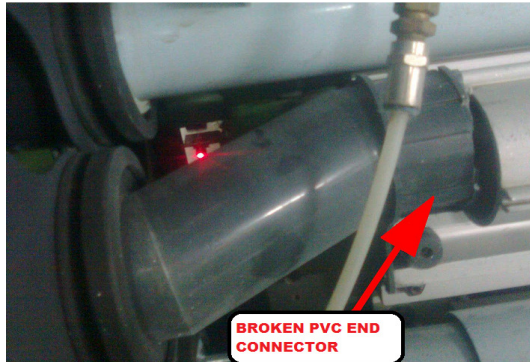

LC300AV3 CARD SFD & SFL STEEL END CONNECTOR

IMAGES OF DAMAGED PVC END CONNECTOR.

IMAGE OF FAPLER MADE STEEL END CONNECTOR AND RUBBER RING

Advantages of STEEL END CONNECTORS

- ✚ Avoid frequent changes of END CONNECTORS originally made of PLASTIC (SFD) and ALUMINIUM (SFL) by replacing with our END CONNECTORS made of STEEL.
- ✚ Avoid chocking suction hood.
- ✚ Once we avoid the chocking of suction hood we will get the better quality of Card Sliver reduced Kitties, improved cleaning efficiency and improved NEP Removal Efficiency (NRE).
- ✚ Avoid frequent wire damages due to frequently broken PLASTIC (SFD) and ALUMINIUM (SFL) END CONNECTORS.
- ✚ It is a RETRO FIT which can be fitted as it without any modifications.