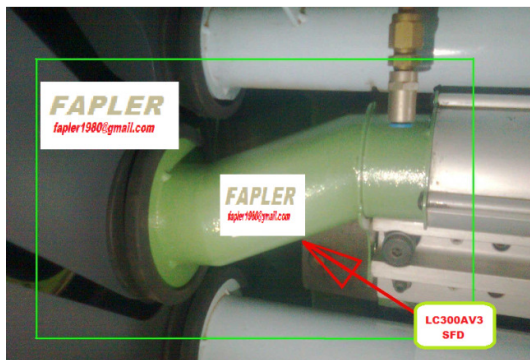

LC300AV3 CARD SFD & SFL STEEL END CONNECTOR

IMAGES OF DAMAGED PVC END CONNECTOR.

IMAGE OF FAPLER MADE STEEL END CONNECTOR AND RUBBER RING

Advantages of STEEL END CONNECTORS

- ✚ Avoid frequent changes of END CONNECTORS originally made of PLASTIC (SFD) and ALUMINIUM (SFL) by replacing with our END CONNECTORS made of STEEL.
- ✚ Avoid chocking suction hood.
- ✚ Once we avoid the chocking of suction hood we will get the better quality of Card Sliver reduced Kitties, improved cleaning efficiency and improved NEP Removal Efficiency (NRE).
- ✚ Avoid frequent wire damages due to frequently broken PLASTIC (SFD) and ALUMINIUM (SFL) END CONNECTORS.
- ✚ It is a RETRO FIT which can be fitted as it without any modifications.